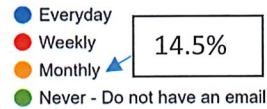

Do you have more than two vehicles on the property?

385 responses

Are you currently using internet and cable?

379 responses

How often do you check your emails?

378 responses

How often do you attend the District Meetings, whether through ZOOM or in-person at the Rec Hall: