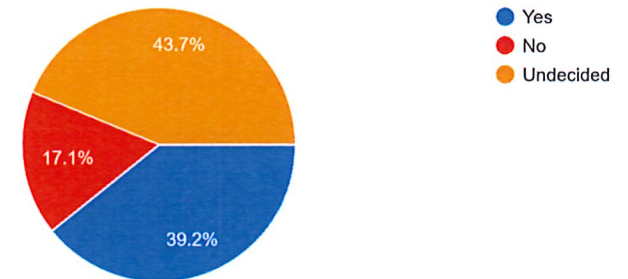

Do you currently own a "smart TV?"
367 responses

Do you currently own a "smart phone?"
372 responses

How would you rate the current Lawn Service performance?
359 responses

Do you feel Holiday Park should have their own in house Lawn Care service?
357 responses